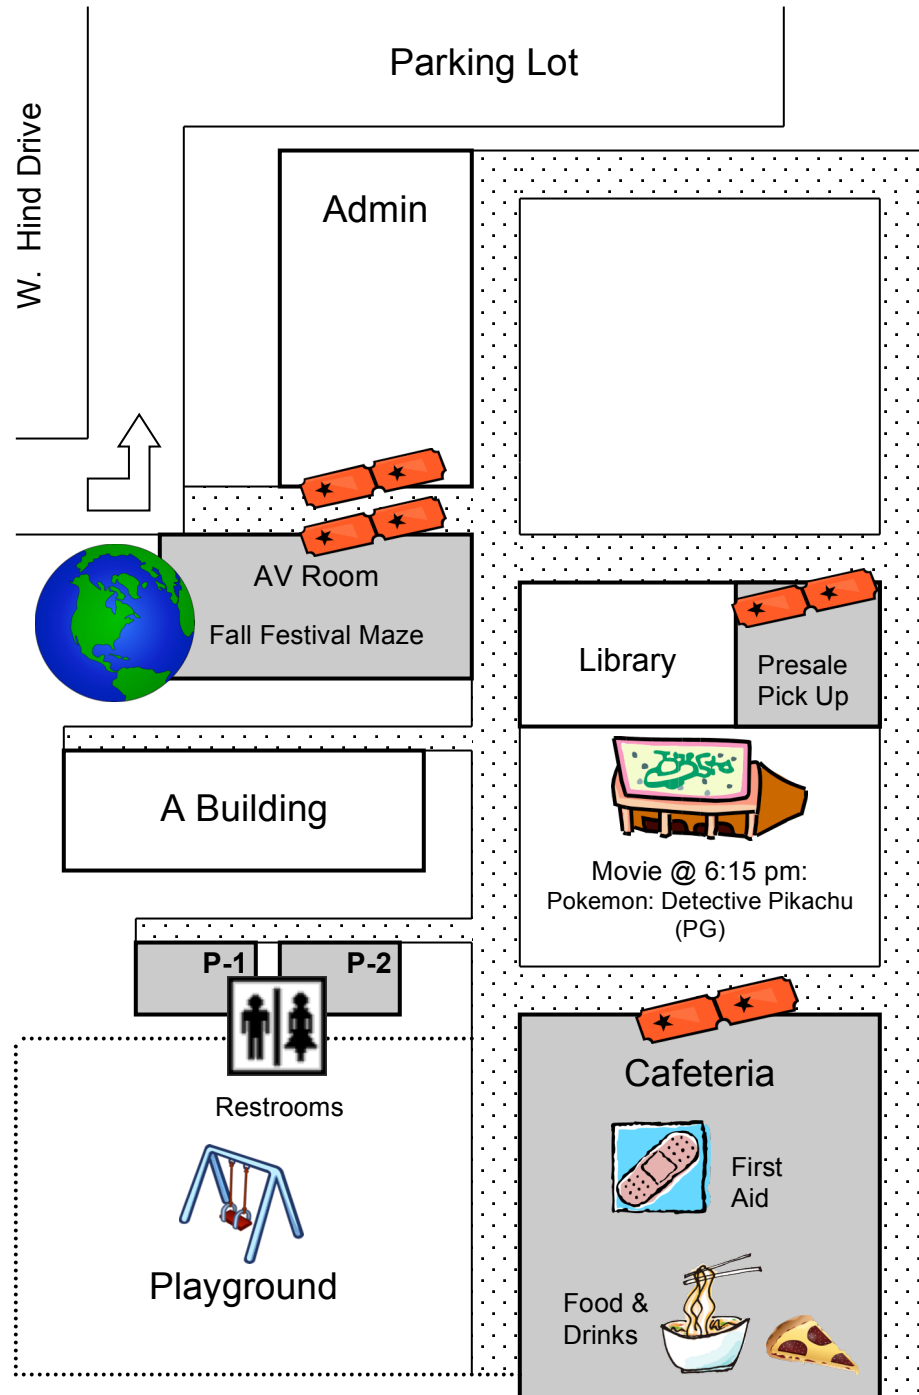

FALL FESTIVAL 2019

**ALEX &
THE
FUTURE**

Glow Items	Games	C Building
------------	-------	------------

Caramel Apples	Games
----------------	-------

Games	B Building
-------	------------

Kona Ice

Ball Field

AV ROOM
FALL FESTIVAL STORY MAZE:
ALEX & THE FUTURE
FALL FESTIVAL TICKETS & SCRIPS:
BETWEEN AV ROOM AND OFFICE

CAFETERIA LAWN

MOVIE: POKEMON:
DETECTIVE PIKACHU (PG)
6:15 - 8:00 P.M.
(MOVIE SUBJECT TO CANCELLATION DUE TO
INCLEMENT WEATHER)

CAFETERIA

FOOD, SEATING AREA
FIRST AID
FALL FESTIVAL TICKETS & SCRIPS:
OUTSIDE CAFÉ
KONA ICE: BALL FIELD

TEACHER'S LOUNGE

FALL FESTIVAL TICKETS & SCRIPS
PRESALE PICK-UP

B BUILDING

GAMES (ROOMS ALONG BLDG B&C)
CARMEL APPLES (BETWEEN
BUILDINGS B&C)
GLOW ITEMS (ROOM 13)

RESTROOMS

PORTABLES 1 & 2